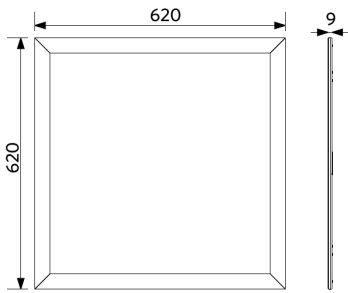

Dimensional Drawing (mm)

LEDPanelRc-S5 Sq620

LEDPanelRc-S5
Driver On/Off

LEDPanelRc-S5
Driver Dim

LEDPanelRc-S5
Driver Tunable White

Photometric Data