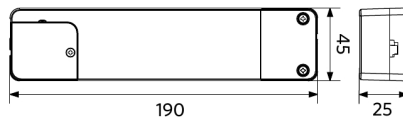

Dimensional Drawing (mm)

LEDPanelRc-S5 Sq620

LEDPanelRc-S5
Driver On/Off

LEDPanelRc-S5
Driver Dim

LEDPanelRc-S5
Driver Tunable White

Photometric Data