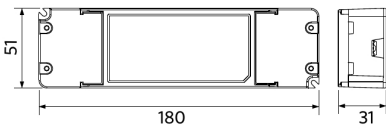

Dimensional Drawing (mm)

LEDPanelRc-S5 Sq620

LEDPanelRc-S5
Driver On/Off

LEDPanelRc-S5
Driver Dim

LEDPanelRc-S5
Driver Tunable White

Photometric Data