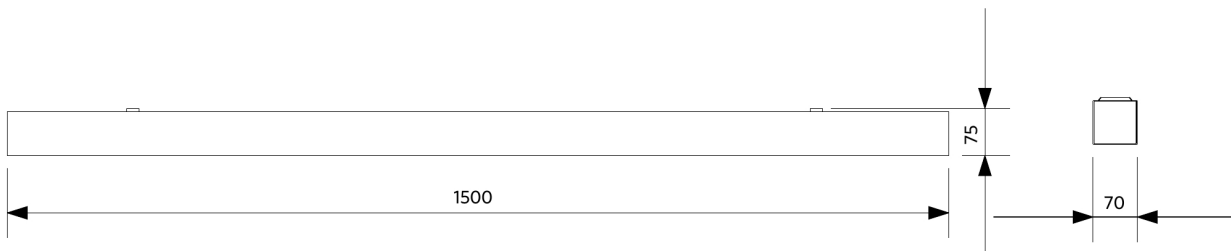

Technical Specifications

Lifetime (L70)	70,000 h
Lifetime (L80)	50,000 h
On-/Off-cycles	100,000
Dimmability	DALI
Beam angle	70°
Finishing	Aluminum
Colour rendering index (CRI)	> 80
Degree of protection (IP)	IP20
Impact strength	IK02
Protection class	I
Risk group (EN 62471)	RG0
With control gear	Yes
Glow wire test	650°C
Power factor	≥ 0.9

Electrical Supply

Frequency	50/60 Hz
Nominal voltage	220-240 V
DC input voltage	See catalogue appendix Connection Specifications

Mechanical Properties

Housing material	Aluminum
Optical material	Polycarbonate

Ambient Conditions

Operating temperature	-10-+45°C
Application temperature	+25°C
Storage environment	-25-+50°C

ENERGY
OPPLÉ Lighting
542005000700

18
kWh/1000h

2019/2015

Dimensional Drawing (mm)

LEDLima L15