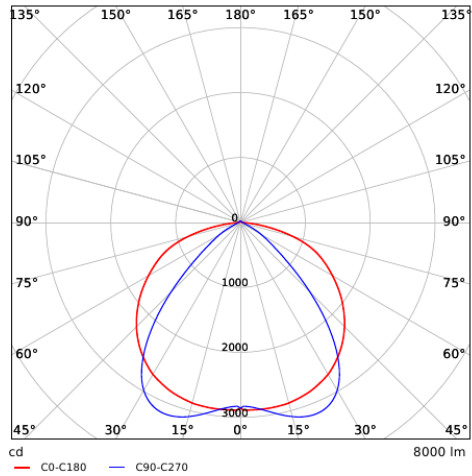

Photometric Data