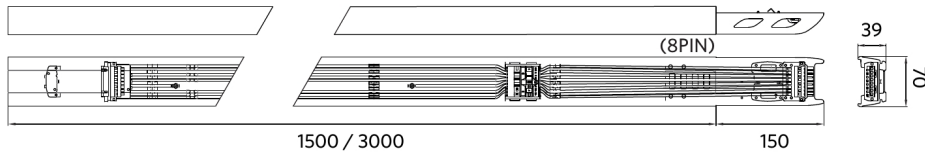

LEDTrunking Trunk 8