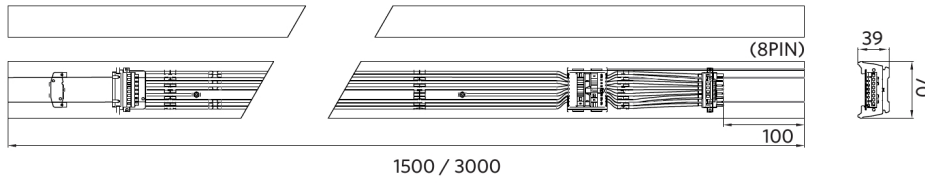

LEDTrunking Trunk 8
End part