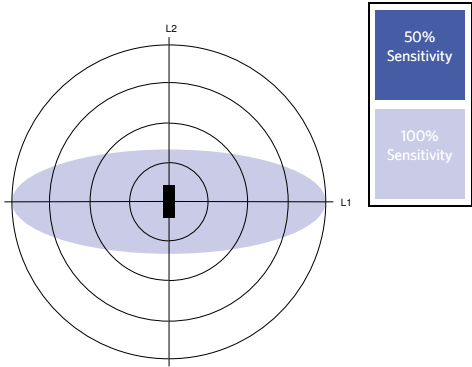

LEDTrunking Trunk 8

LEDTrunking Trunk 8
End part

Photometric Data

Motion sensors - Detection range

| Installation height (m) | Sensor Probe L (m) (L1xL2) | Sensor Probe H (m) (L1xL2) |
|-------------------------|----------------------------|----------------------------|
| 3 | 5.0x2.2 | - |
| 4 | 4.5x2.2 | 6.7x2.9 |
| 5 | 4.0x2.1 | 8.4x3.6 |
| 6 | - | 10.0x4.4 |
| 7 | - | 9.0x3.9 |
| 8 | - | 8.0x3.6 |
| 9 | - | 7.0x3.2 |
| 10 | - | 6.0x2.8 |