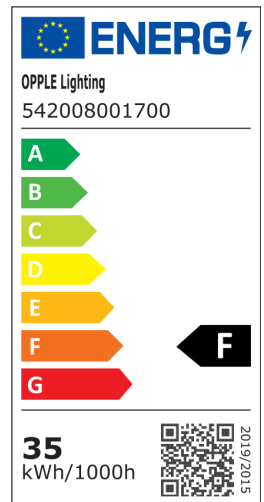

Technical Specifications

Lifetime (L70)	70,000 h
Lifetime (L80)	50,000 h
On-/Off-cycles	100,000
Colour consistency (SDCM)	3
Dimmability	1-10V
Beam angle	80°
Finishing	White RAL9003
Colour rendering index (CRI)	> 80
UGR	≤ 19
Degree of protection (IP)	IP20
Impact strength	IK02
Protection class	II
Risk group (EN 62471)	RG0
With control gear	Yes
Glow wire test	850°C
Power factor	≥ 0.9

Electrical Supply

Frequency	50/60 Hz
Nominal voltage	220-240 V
DC input voltage	See catalogue appendix
Connection Specifications	
230V Cable length	1 m

Mechanical Properties

Housing material	Steel
Optical material	Polycarbonate

Ambient Conditions

Operating temperature	-10--+40°C
Application temperature	+25°C
Storage environment	-25--+50°C