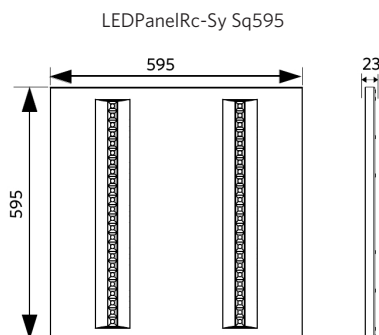

Dimensional Drawing (mm)