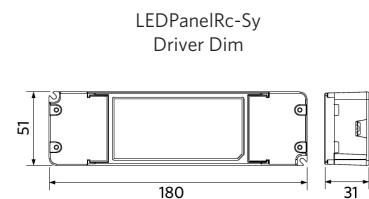

Dimensional Drawing (mm)