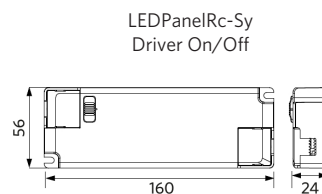

Dimensional Drawing (mm)