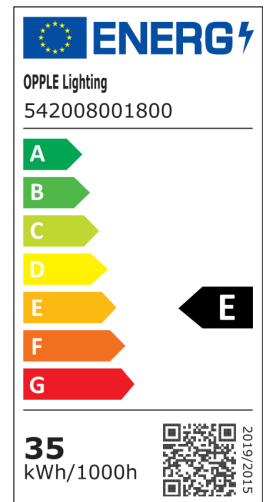

Technical Specifications

Lifetime (L70)	70,000 h
Lifetime (L80)	50,000 h
On-/Off-cycles	100,000
Colour consistency (SDCM)	3
Dimmability	1-10V
Beam angle	80°
Finishing	White RAL9003
Colour rendering index (CRI)	> 80
UGR	≤ 19
Degree of protection (IP)	IP20
Impact strength	IK02
Protection class	II
Risk group (EN 62471)	RG0
With control gear	Yes
Glow wire test	850°C
Power factor	≥ 0.9

Electrical Supply

Frequency	50/60 Hz
Nominal voltage	220-240 V
DC input voltage	See catalogue appendix
Connection Specifications	
230V Cable length	1 m

Mechanical Properties

Housing material	Steel
Optical material	Polycarbonate

Ambient Conditions

Operating temperature	-10--+40°C
Application temperature	+25°C
Storage environment	-25--+50°C