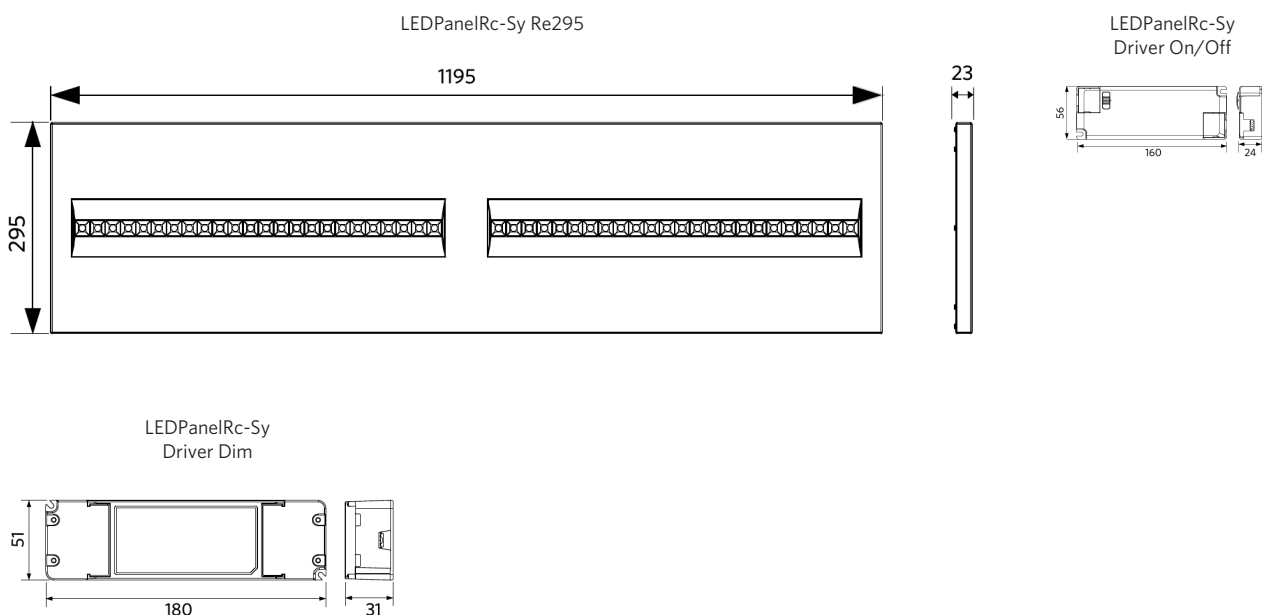

Dimensional Drawing (mm)