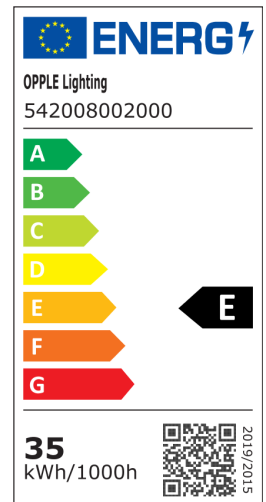

Technical Specifications

Lifetime (L70)	70,000 h
Lifetime (L80)	50,000 h
On-/Off-cycles	100,000
Colour consistency (SDCM)	3
Dimmability	1-10V
Beam angle	80°
Finishing	White RAL9003
Colour rendering index (CRI)	> 80
UGR	≤ 19
Degree of protection (IP)	IP20
Impact strength	IK02
Protection class	II
Risk group (EN 62471)	RG0
With control gear	Yes
Glow wire test	850°C
Power factor	≥ 0.9

Electrical Supply

Frequency	50/60 Hz
Nominal voltage	220-240 V
DC input voltage	See catalogue appendix
Connection Specifications	
230V Cable length	1 m

Mechanical Properties

Housing material	Steel
Optical material	Polycarbonate

Ambient Conditions

Operating temperature	-10--+40°C
Application temperature	+25°C
Storage environment	-25--+50°C