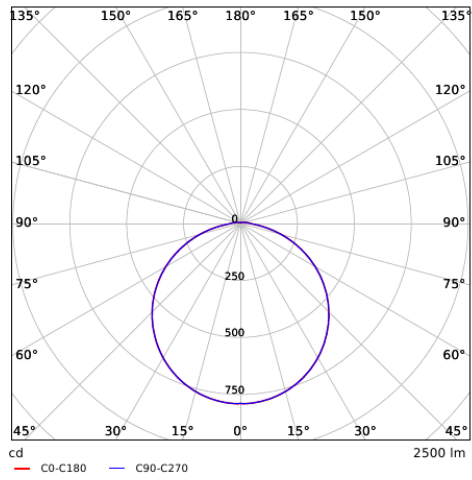

Photometric Data