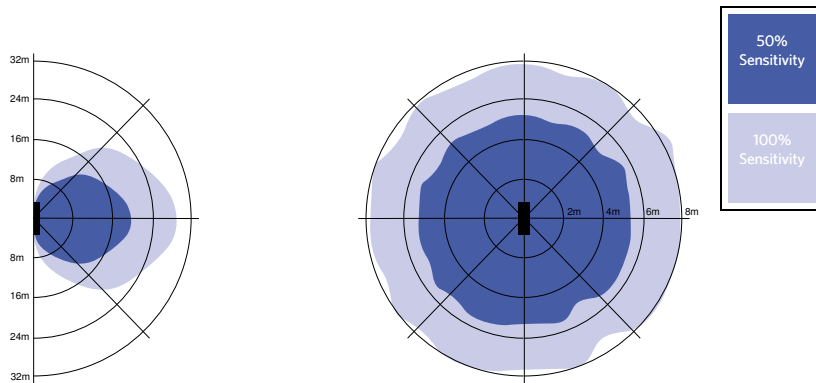

Dimensional Drawing (mm)

LEDWall-Mounted-P Rd300

Photometric Data

Motion sensors - Detection range

Installation - Wall mounted
Suggested installation height 1-4m

Installation - Ceiling mounted
Suggested installation height 2.5-10m