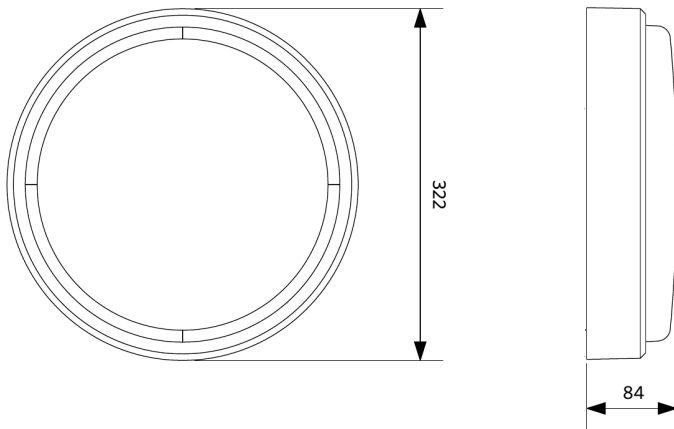

Dimensional Drawing (mm)

LEDWall-Mounted-P Rd300

Photometric Data

Motion sensors - Detection range

Installation - Wall mounted
Suggested installation height 1-4m

Installation - Ceiling mounted
Suggested installation height 2.5-10m