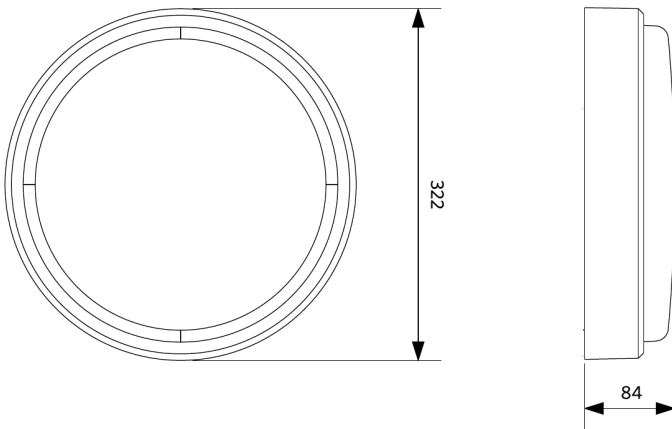

Dimensional Drawing (mm)

LEDWall-Mounted-P Rd300

Photometric Data

Motion sensors - Detection range

Installation - Wall mounted
Suggested installation height 1-4m

Installation - Ceiling mounted
Suggested installation height 2.5-10m