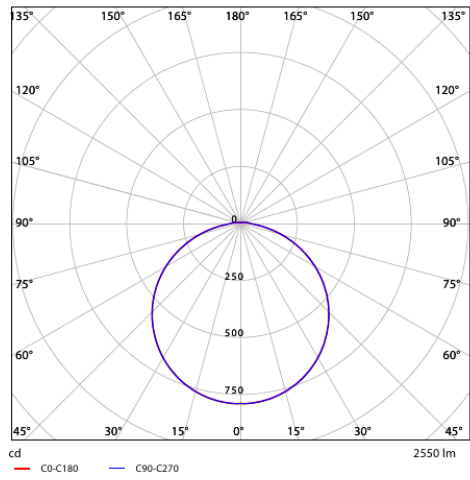

Dimensional Drawing (mm)

LEDWall-Mounted-P Rd300

Photometric Data

Motion sensors - Detection range

Installation - Wall mounted
Suggested installation height 1-4m

Installation - Ceiling mounted
Suggested installation height 2.5-10m