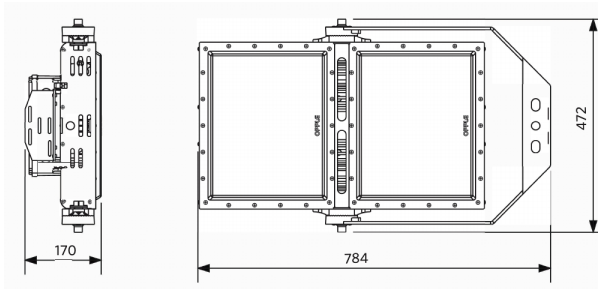

Specifications

Item Code	Item Description	Equivalent to (W)	Power (W)	Lumen	Efficacy (lm/W)	CCT (K)	Beam angle	Effective wind area	Weight (kg/pc)
1-10V									
543017012700	LEDfloodHO-P-620W-5700-W	HID 1000W	620	80000	130	5700	120° x 30°	2331 cm ²	17.64

Accessories

543098006000
LEDfloodHO-P-MountingKit-2Mod

543098005800
LEDfloodHO-P-MountingKit-4Mod

543098005900
LEDfloodHO-P-SafetyCable

Packaging Information

Item			Box			
Item Code	Item Description	EU HS Code	Dimensions (mm) (LxWxH)	Gross Weight (kg)	EAN	pc/box
543017012700	LEDfloodHO-P-620W-5700-W	94054239	740x490x190	19.72	6956321825010	1
543098005800	LEDfloodHO-P-MountingKit-4Mod	94059900	920x565x155	11.49	6956321826154	1
543098005900	LEDfloodHO-P-SafetyCable	73121020	80x80x65	0.72	6956321826147	1
543098006000	LEDfloodHO-P-MountingKit-2Mod	94059900	520x460x100	5.70	6956321825638	1

Dimensional Drawing (mm)

LEDfloodHO-P-620W
(+MountingKit-2Mod)

LEDfloodHO-P-620W
(x2 +MountingKit-4Mod)

Photometric Data