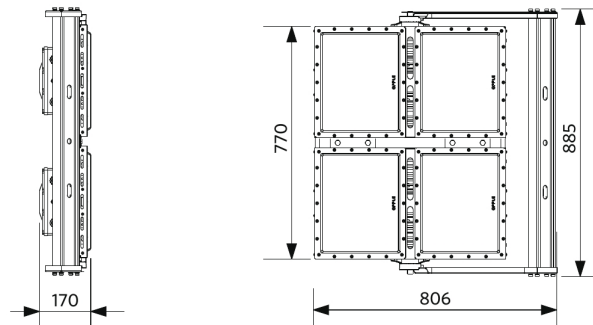

Accessories

543098006000
LEDfloodHO-P-MountingKit-2Mod

543098005800
LEDfloodHO-P-MountingKit-4Mod

543098005900
LEDfloodHO-P-SafetyCable

Packaging Information

Item			Box			
Item Code	Item Description	EU HS Code	Dimensions (mm) (LxWxH)	Gross Weight (kg)	EAN	pc/box
543017012700	LEDfloodHO-P-620W-5700-W	94054239	740x490x190	19.72	6956321825010	1
543098005800	LEDfloodHO-P-MountingKit-4Mod	94059900	920x565x155	11.49	6956321826154	1
543098005900	LEDfloodHO-P-SafetyCable	73121020	80x80x65	0.72	6956321826147	1
543098006000	LEDfloodHO-P-MountingKit-2Mod	94059900	520x460x100	5.70	6956321825638	1

Dimensional Drawing (mm)

LEDfloodHO-P-620W
(+MountingKit-2Mod)

LEDfloodHO-P-620W
(x2 +MountingKit-4Mod)

Photometric Data