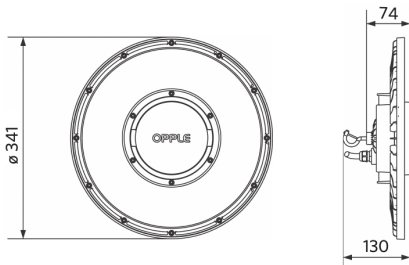

Technical Specifications	
Lifetime (L70)	100,000 h
Lifetime (L80)	70,000 h
Lifetime (L80) HT	h
Lifetime (L90)	50,000 h
On-/Off-cycles	100,000
Colour consistency (SDCM)	4
Dimmability	On-Off
Finishing	Grey Pantone 417U
Colour rendering index (CRI)	> 80
Degree of protection (IP)	IP66
Impact strength	IK08
Protection class	I
Risk group (EN 62471)	RG1
With control gear	Yes
Glow wire test	850°C
Power factor	≥ 0.9
Surge protection	4 kV

Electrical Supply	
Frequency	50/60 Hz
Nominal voltage	220-240 V
DC input voltage	See catalogue appendix Connection Specifications
230V Cable length	1 m

Mechanical Properties	
Housing material	Aluminum
UV resistant	Yes
Optical material	Polycarbonate
Cover material	Polycarbonate

Ambient Conditions	
Operating temperature	-30-+50°C
Operating temperature HT	
Application temperature	+25°C
Storage environment	-30-+60°C

5 YEARS WARRANTY

Dimensional Drawing (mm)

LEDHighbay-P5
80W & 110W