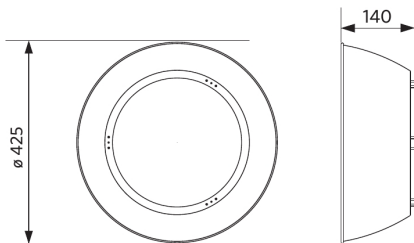

LEDHighbay-P5
Reflector-D330