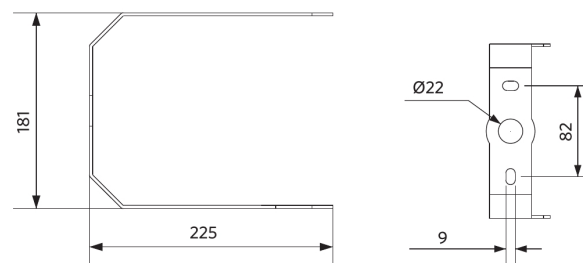

LEDHighbay-P5
Bracket-D420