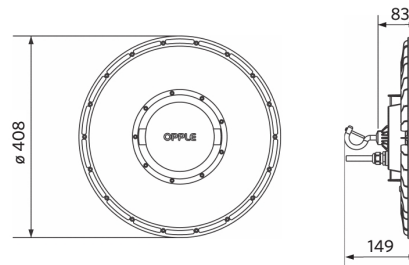

LEDHighbay-P5
130W & 150W & 200 & 240W