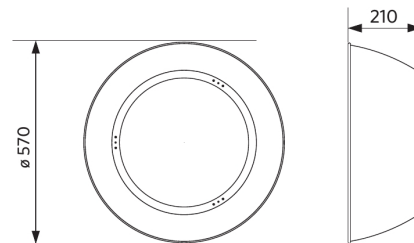

LEDHighbay-P5
Reflector-D420