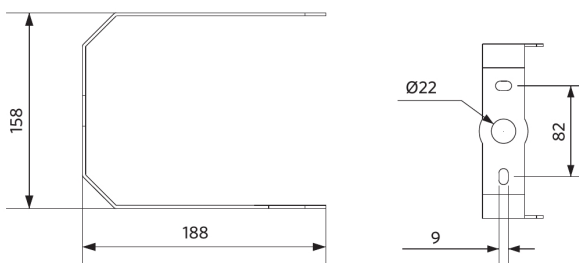

LEDHighbay-P5
130W & 150W & 200 & 240W

LEDHighbay-P5
Reflector-D330

LEDHighbay-P5
Reflector-D420

LEDHighbay-P5
Bracket-D330

LEDHighbay-P5
Bracket-D420

Photometric Data