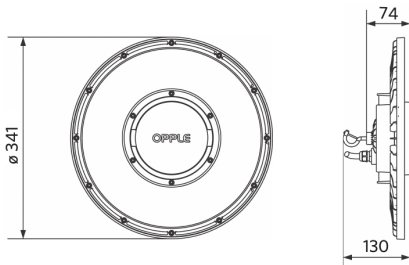

Technical Specifications	
Lifetime (L70)	100,000 h
Lifetime (L80)	70,000 h
Lifetime (L80) HT	h
Lifetime (L90)	50,000 h
On-/Off-cycles	100,000
Colour consistency (SDCM)	4
Dimmability	On-Off
Finishing	Grey Pantone 417U
Colour rendering index (CRI)	> 80
Degree of protection (IP)	IP66
Impact strength	IK08
Protection class	I
Risk group (EN 62471)	RG1
With control gear	Yes
Glow wire test	850°C
Power factor	≥ 0.9
Surge protection	4 kV

Electrical Supply	
Frequency	50/60 Hz
Nominal voltage	220-240 V
DC input voltage	See catalogue appendix Connection Specifications
230V Cable length	1 m

5 YEARS WARRANTY

Mechanical Properties	
Housing material	Aluminum
UV resistant	Yes
Optical material	Polycarbonate
Cover material	Polycarbonate

Ambient Conditions	
Operating temperature	
Operating temperature HT	-30-+70°C
Application temperature	+25°C
Storage environment	-30-+60°C

Dimensional Drawing (mm)

LEDHighbay-P5
80W & 110W