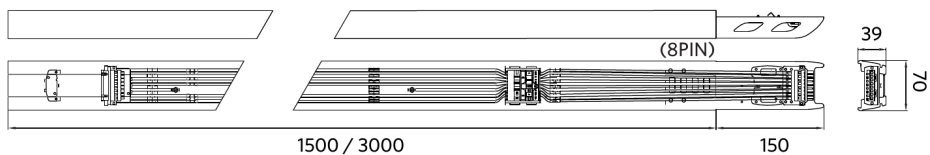

Technical Specifications

Lifetime (L70)	70,000 h
Lifetime (L80)	60,000 h
Lifetime (L90)	50,000 h
On-/Off-cycles	100,000
Dimmability	DALI2
Finishing	White
Colour rendering index (CRI)	> 80
Degree of protection (IP)	IP20
Impact strength	IK02
Protection class	I
Risk group (EN 62471)	RG0
With control gear	Yes
Power factor	≥ 0.9

Electrical Supply

Frequency	50/60 Hz
Nominal voltage	220-240 V
DC input voltage	See catalogue appendix
Connection	Specifications

Mechanical Properties

Housing material	Steel
Optical material	PC

Ambient Conditions

Operating temperature	-25-+40°C
Application temperature	+25°C
Storage environment	-25-+50°C

Dimensional Drawing (mm)

LEDTrunking Trunk 8