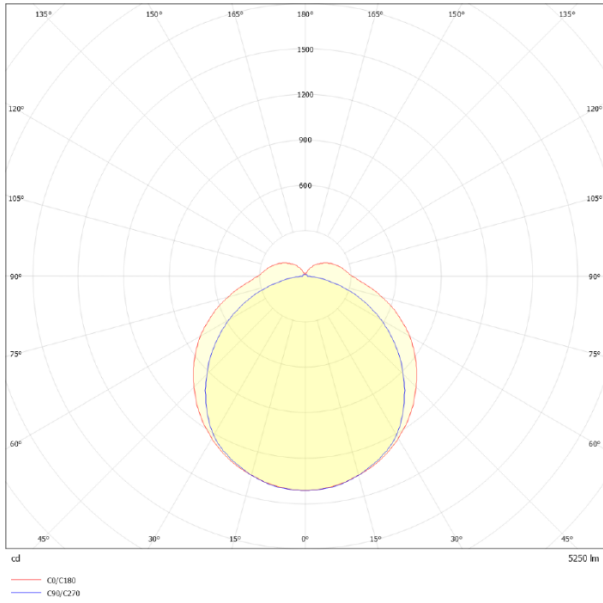

Photometric Data