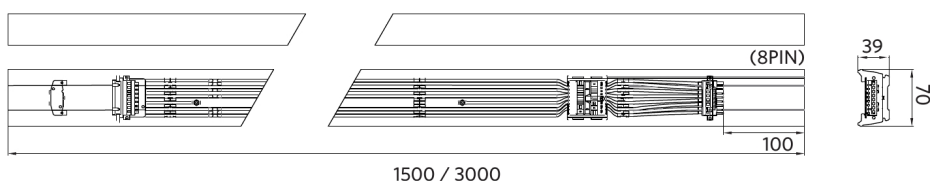

Operating temperature	-25-+40°C
Application temperature	+25°C
Storage environment	-25-+50°C

Dimensional Drawing (mm)

LEDTrunking Trunk 8

LEDTrunking Trunk 8
End part

Photometric Data

Motion sensors - Detection range

Installation height (m)	Sensor Probe L (m) (L1xL2)	Sensor Probe H (m) (L1xL2)
3	5.0x2.2	-
4	4.5x2.2	6.7x2.9
5	4.0x2.1	8.4x3.6
6	-	10.0x4.4
7	-	9.0x3.9
8	-	8.0x3.6
9	-	7.0x3.2
10	-	6.0x2.8

Installation - Ceiling Mounted