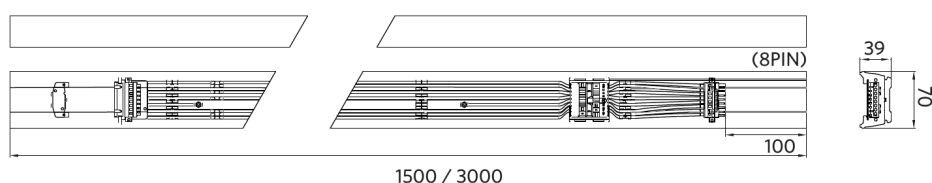

Operating temperature	-25-+40°C
Application temperature	+25°C
Storage environment	-25-+50°C

5 YEARS WARRANTY

Dimensional Drawing (mm)

LEDTrunking Trunk 8

LEDTrunking Trunk 8
End part

Photometric Data

Motion sensors - Detection range

Installation height (m)	Sensor Probe L (m) (L1xL2)	Sensor Probe H (m) (L1xL2)
3	5.0x2.2	-
4	4.5x2.2	6.7x2.9
5	4.0x2.1	8.4x3.6
6	-	10.0x4.4
7	-	9.0x3.9
8	-	8.0x3.6
9	-	7.0x3.2
10	-	6.0x2.8

Installation - Ceiling Mounted