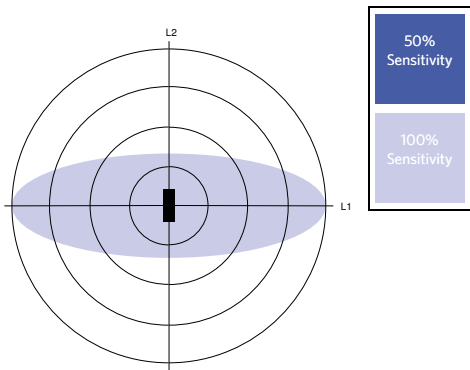

Installation height (m)	Sensor Probe L (m) (L1xL2)	Sensor Probe H (m) (L1xL2)
3	5.0x2.2	-
4	4.5x2.2	6.7x2.9
5	4.0x2.1	8.4x3.6
6	-	10.0x4.4
7	-	9.0x3.9
8	-	8.0x3.6
9	-	7.0x3.2
10	-	6.0x2.8

Installation - Ceiling Mounted