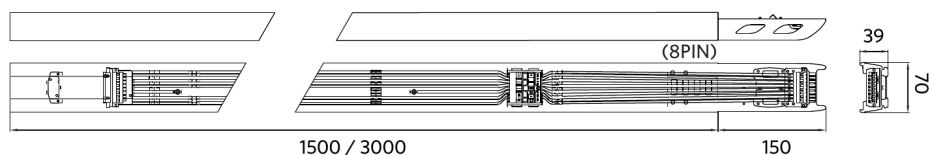

Technical Specifications

Lifetime (L70)	70,000 h
Lifetime (L80)	60,000 h
Lifetime (L90)	50,000 h
On-/Off-cycles	100,000
Dimmability	DALI2
Finishing	White
Colour rendering index (CRI)	> 80
Degree of protection (IP)	IP20
Impact strength	IK02
Protection class	I
Risk group (EN 62471)	RG0
With control gear	Yes
Power factor	≥ 0.9

Electrical Supply

Frequency	50/60 Hz
Nominal voltage	220-240 V
DC input voltage	See catalogue appendix
Connection	Specifications

Mechanical Properties

Housing material	Steel
Optical material	PC

Ambient Conditions

Operating temperature	-25-+40°C
Application temperature	+25°C
Storage environment	-25-+50°C

5 YEARS WARRANTY

Dimensional Drawing (mm)

LEDTrunking Trunk 8