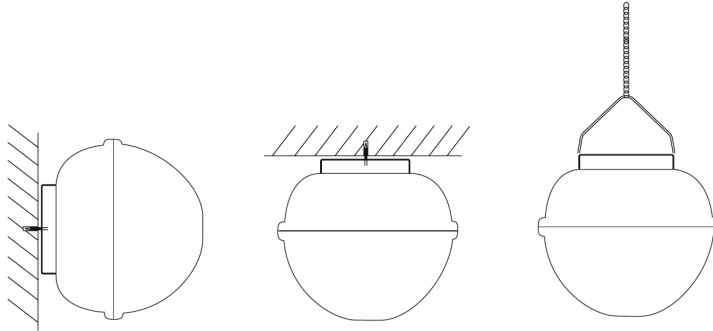

Waterproof Classic

- Compact retrofit waterproof luminaire, with removable cover
- Flexible installation: possible to wire from the back and sides
- Compatible with 2.5mm² wires, 5-wire through wiring possible
- Easy, vandalism-proof mounting clips

Technical Specifications

Lifetime (L70)	50,000 h
Lifetime (L80)	30,000 h
On-/Off-cycles	100,000
Colour consistency (SDCM)	4
Dimmability	On-Off
Sensor type	No
Sensor technology	No
Beam angle	120°
Finishing	Grey RAL 7035
Colour rendering index (CRI)	≥ 80
Degree of protection (IP)	IP65
Impact strength	IK08
Protection class	I
Risk group (EN 62471)	RG0
With control gear	Yes
Glow wire test	850°C
Power factor	≥ 0.9
Input wire diameter	1mm ² - 2.5mm ²
Max. input cable diameter (mm)	5-11 mm

Ambient Conditions

Operating temperature	-25-+40°C
Application temperature	+25°C
Storage environment	-30-+50°C

Dimensional Drawing (mm)

LEDWaterproof-CLA-E L650

Installation Possibilities

Photometric Data