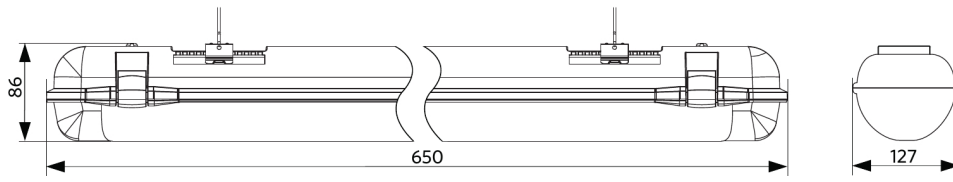

Dimensional Drawing (mm)

LEDWaterproof-CLA-E L650