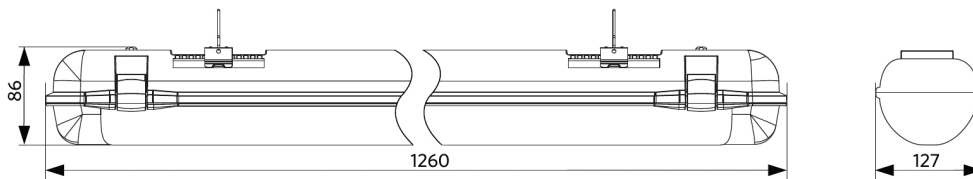

Technical Specifications	
Lifetime (L70)	50,000 h
Lifetime (L80)	30,000 h
On-/Off-cycles	100,000
Colour consistency (SDCM)	4
Dimmability	On-Off
Sensor type	No
Sensor technology	No
Beam angle	120°
Finishing	Grey RAL 7035
Colour rendering index (CRI)	≥ 80
Degree of protection (IP)	IP65
Impact strength	IK08
Protection class	I
Risk group (EN 62471)	RG0
With control gear	Yes
Glow wire test	850°C
Power factor	≥ 0.9
Input wire diameter	1mm² - 2.5mm²
Max. input cable diameter (mm)	5-11 mm

Electrical Supply	
Frequency	50/60 Hz
Nominal voltage	220-240 V
DC input voltage	See catalogue appendix Connection Specifications

Mechanical Properties	
Material housing	Polycarbonate
UV resistant	Yes
Optical material	Polycarbonate
Mounting clips	Stainless steel

Ambient Conditions	
Operating temperature	-25-+40°C
Application temperature	+25°C
Storage environment	-30-+50°C

5 YEARS WARRANTY

ENERGY

OPPLE Lighting
549013001500

A
B
C
D
E
F
G

E

20
kWh/1000h

2019/2015

Dimensional Drawing (mm)

LEDWaterproof-CLA-E L1250