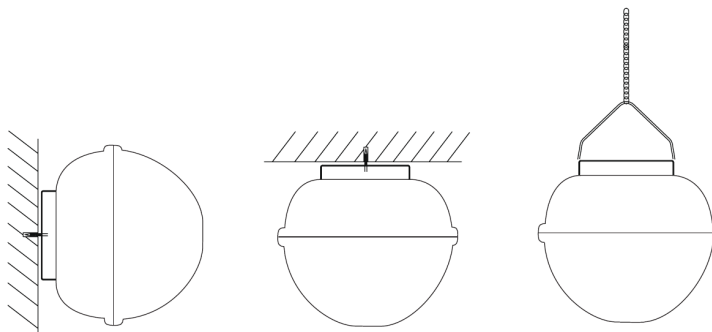

Installation Possibilities