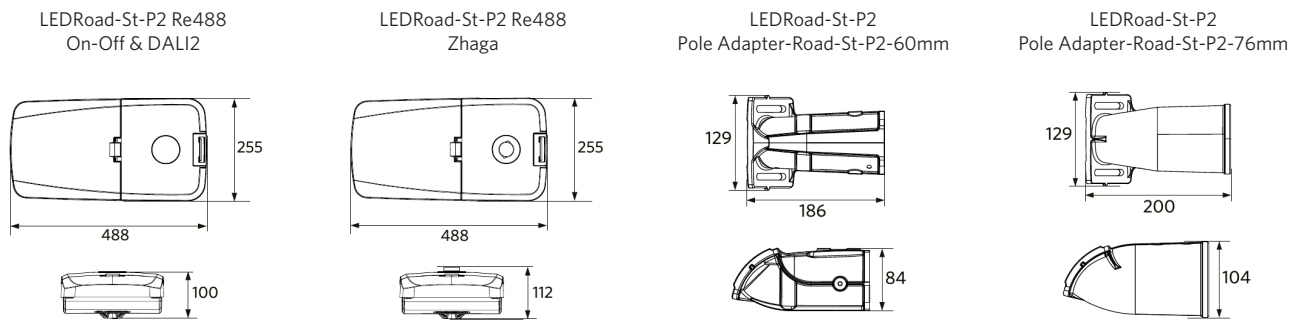

Technical Specifications	
Lifetime (L80)	100,000 h
On-/Off-cycles	100,000
Colour consistency (SDCM)	5
Dimmability	On-Off
Maximum tilt angle	-15-+15°
Finishing	Grey RAL 870-3
Colour rendering index (CRI)	> 70
Degree of protection (IP)	IP66
Impact strength	IK08
Protection class	II (I on request)
Risk group (EN 62471)	RG0
With control gear	Yes
Glow wire test	850°C
Power factor	≥ 0.9
Surge protection	10 kV

Electrical Supply	
Frequency	50/60 Hz
Nominal voltage	220-240 V
DC input voltage	No

Mechanical Properties	
Housing material	Aluminum
Optical material	Polycarbonate
Compatible pole Ø	48-76 mm
Effective wind area	1300 cm²
Coastal proof	Yes

Ambient Conditions	
Operating temperature	-25-+45°C
Application temperature	+25°C
Storage environment	-40-+60°C

Dimensional Drawing (mm)