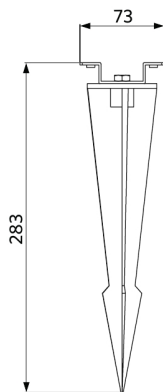

## Specifications

Item Code	Item Description	Equivalent to (W)	Power (W)	Lumen	Efficacy (lm/W)	CCT (K)	Beam angle	Weight (kg/pc)
On-Off								
709000027400	LEDSpotProjector-E Rd127-15W-830-36D	Halogen 75W	15	1200	80	3000	36°	0.95

## Packaging Information

Item			Box			
Item Code	Item Description	EU HS Code	Dimensions (mm) (LxWxH)	Gross Weight (kg)	EAN	pc/box
709000027400	LEDSpotProjector-E Rd127-15W-830-36D	94054239	163x163x155	1.30	6941497753076	1
543098021900	LEDFixture-IP68-Connector-Kit-3	39174000	265x245x205	0.08	6941497708991	1
709098000200	LEDProjector-Spike	94059900	80x80x280	0.22	6941497753137	1

Electrical Supply	
Frequency	50/60 Hz
Nominal voltage	220-240 V
DC input voltage	See catalogue appendix Connection Specifications

Mechanical Properties	
Housing material	Aluminum
Optical material	Polycarbonate

## Dimensional Drawing (mm)

LEDSpotProjector-E  
Spike

LEDSpotProjector-E Rd127