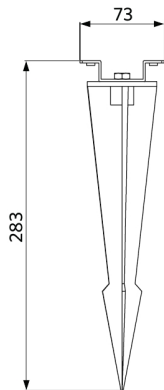

## Specifications

Item Code	Item Description	Equivalent to (W)	Power (W)	Lumen	Efficacy (lm/W)	CCT (K)	Beam angle	Weight (kg/pc)
On-Off								
709000027600	LEDSpotProjector-E Rd127-15W-840-36D	Halogen 75W	15	1200	80	4000	36°	0.95

## Packaging Information

Item			Box			
Item Code	Item Description	EU HS Code	Dimensions (mm) (LxWxH)	Gross Weight (kg)	EAN	pc/box
709000027600	LEDSpotProjector-E Rd127-15W-840-36D	94054239	163x163x155	1.30	6941497753144	1
543098021900	LEDFixture-IP68-Connector-Kit-3	39174000	265x245x205	0.08	6941497708991	1
709098000200	LEDProjector-Spike	94059900	80x80x280	0.22	6941497753137	1

## Dimensional Drawing (mm)

LEDSpotProjector-E  
Spike

LEDSpotProjector-E Rd127