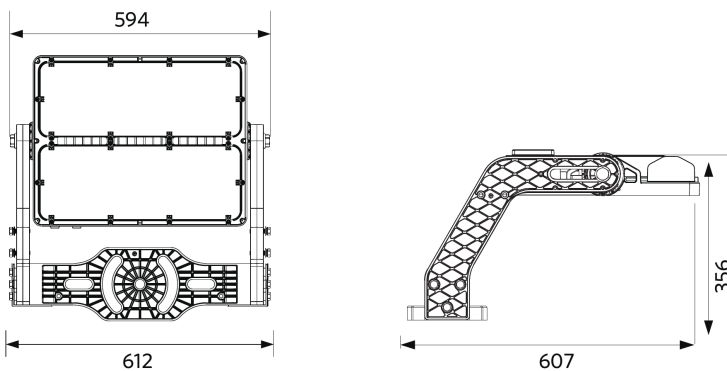

5 YEARS WARRANTY

Technical Specifications	
Lifetime (L70)	100,000 h
Lifetime (L80)	100,000 h
On-/Off-cycles	100,000
Colour consistency (SDCM)	6
Dimmability	DALI2
Finishing	Black
Colour rendering index (CRI)	> 70
Degree of protection (IP)	IP66
Impact strength	IK08
Protection class	I
Risk group (EN 62471)	RG1
With control gear	No
Glow wire test	850°C
Power factor	≥ 0.9
Surge protection	20 kV

Electrical Supply	
Frequency	50/60 Hz
Nominal voltage	220-240 V
DC input voltage	See catalogue appendix Connection Specifications

Mechanical Properties	
Housing material	Aluminum
Optical material	Polycarbonate
Cover material	Polycarbonate
Coastal proof	Yes

Ambient Conditions	
Operating temperature	-30-+45°C
Application temperature	+25°C
Storage environment	-30-+50°C

Dimensional Drawing (mm)

LEDfloodOly-P Re600
600W & 800W