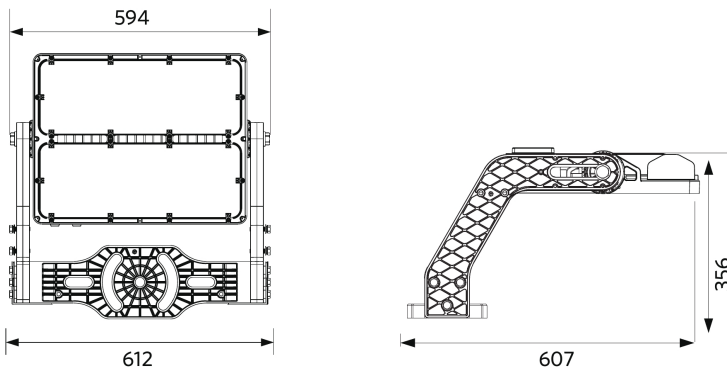

## Dimensional Drawing (mm)

LEDfloodOly-P Re600  
600W & 800W