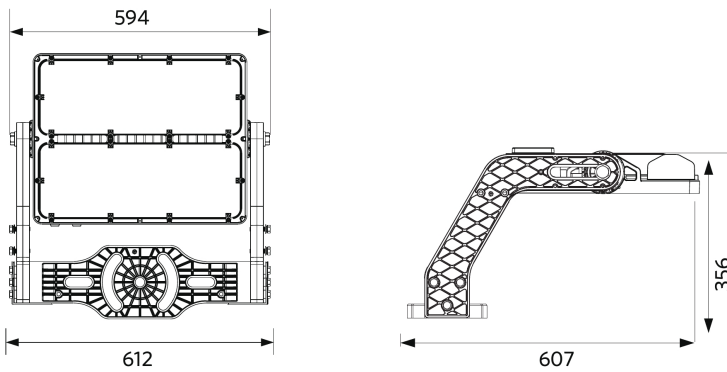

5 YEARS WARRANTY

Technical Specifications	
Lifetime (L70)	100,000 h
Lifetime (L80)	100,000 h
On-/Off-cycles	100,000
Colour consistency (SDCM)	6
Dimmability	DALI2
Finishing	Black
Colour rendering index (CRI)	> 70
Degree of protection (IP)	IP66
Impact strength	IK08
Protection class	I
Risk group (EN 62471)	RG1
With control gear	No
Glow wire test	850°C
Power factor	≥ 0.9
Surge protection	20 kV

Electrical Supply	
Frequency	50/60 Hz
Nominal voltage	220-240 V
DC input voltage	See catalogue appendix Connection Specifications

Mechanical Properties	
Housing material	Aluminum
Optical material	Polycarbonate
Cover material	Polycarbonate
Coastal proof	Yes

Ambient Conditions	
Operating temperature	-30-+45°C
Application temperature	+25°C
Storage environment	-30-+50°C

Dimensional Drawing (mm)

LEDfloodOly-P Re600
600W & 800W