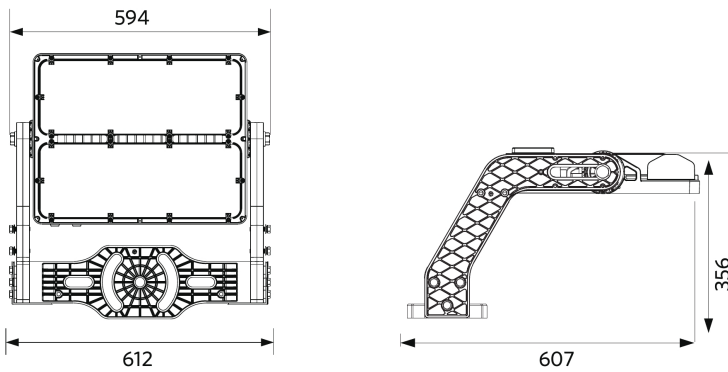

Technical Specifications	
Lifetime (L70)	100,000 h
Lifetime (L80)	100,000 h
On-/Off-cycles	100,000
Colour consistency (SDCM)	6
Dimmability	DALI2
Finishing	Black
Colour rendering index (CRI)	> 70
Degree of protection (IP)	IP66
Impact strength	IK08
Protection class	I
Risk group (EN 62471)	RG1
With control gear	No
Glow wire test	850°C
Power factor	≥ 0.9
Surge protection	20 kV

Electrical Supply	
Frequency	50/60 Hz
Nominal voltage	220-240 V
DC input voltage	See catalogue appendix Connection Specifications

Mechanical Properties	
Housing material	Aluminum
Optical material	Polycarbonate
Cover material	Polycarbonate
Coastal proof	Yes

Ambient Conditions	
Operating temperature	-30-+45°C
Application temperature	+25°C
Storage environment	-30-+50°C

Dimensional Drawing (mm)

LEDfloodOly-P Re600
600W & 800W