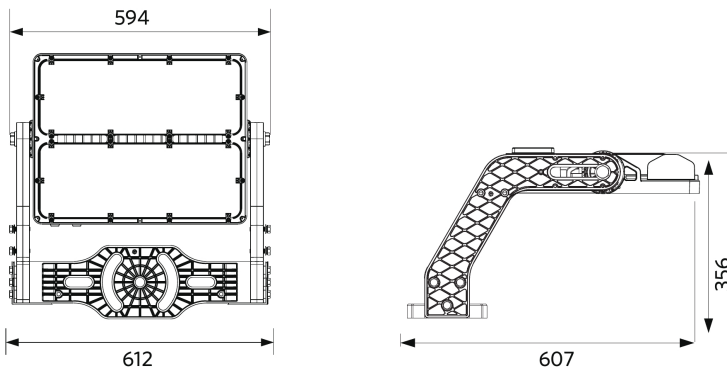

Technical Specifications	
Lifetime (L70)	100,000 h
Lifetime (L80)	100,000 h
On-/Off-cycles	100,000
Colour consistency (SDCM)	6
Dimmability	DALI2
Finishing	Black
Colour rendering index (CRI)	> 70
Degree of protection (IP)	IP66
Impact strength	IK08
Protection class	I
Risk group (EN 62471)	RG1
With control gear	No
Glow wire test	850°C
Power factor	≥ 0.9
Surge protection	20 kV

Electrical Supply	
Frequency	50/60 Hz
Nominal voltage	220-240 V
DC input voltage	See catalogue appendix Connection Specifications

Mechanical Properties	
Housing material	Aluminum
Optical material	Polycarbonate
Cover material	Polycarbonate
Coastal proof	Yes

Ambient Conditions	
Operating temperature	-30-+45°C
Application temperature	+25°C
Storage environment	-30-+50°C

Dimensional Drawing (mm)

LEDfloodOly-P Re600
600W & 800W