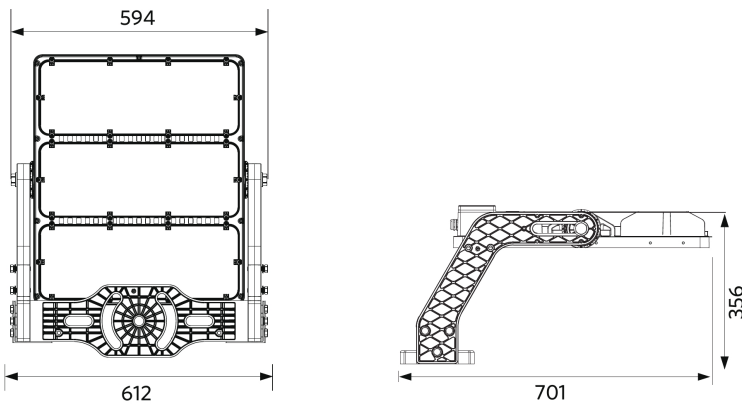

## Dimensional Drawing (mm)

LEDfloodOly-P Re700  
1000W & 1200W