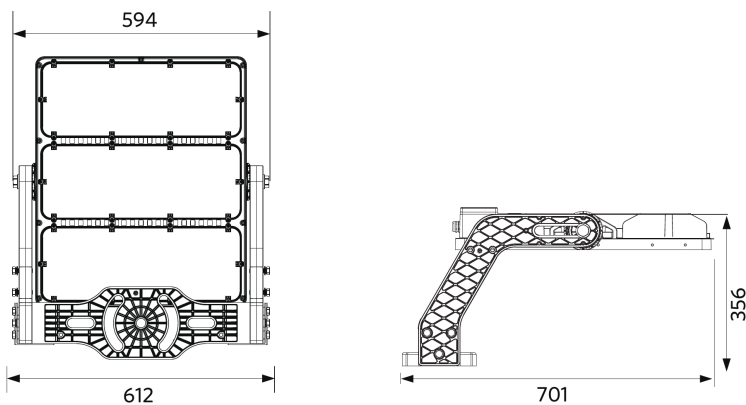

Technical Specifications

Lifetime (L70)	100,000 h
Lifetime (L80)	100,000 h
On-/Off-cycles	100,000
Colour consistency (SDCM)	6
Dimmability	DALI2
Finishing	Black
Colour rendering index (CRI)	> 70
Degree of protection (IP)	IP66
Impact strength	IK08
Protection class	I
Risk group (EN 62471)	RG1
With control gear	No
Glow wire test	850°C
Power factor	≥ 0.9
Surge protection	20 kV

Electrical Supply

Frequency	50/60 Hz
Nominal voltage	220-240 V
DC input voltage	See catalogue appendix Connection Specifications

Mechanical Properties

Housing material	Aluminum
Optical material	Polycarbonate
Cover material	Polycarbonate
Coastal proof	Yes

Ambient Conditions

Operating temperature	-30-+45°C
Application temperature	+25°C
Storage environment	-30-+50°C

Dimensional Drawing (mm)

LEDfloodOly-P Re700
1000W & 1200W