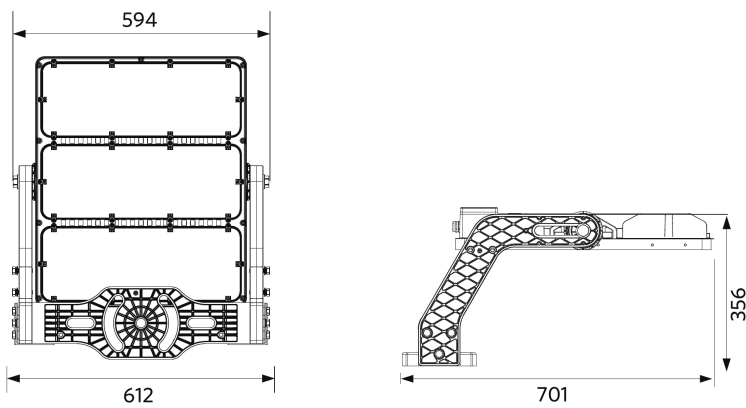

Technical Specifications

Lifetime (L70)	100,000 h
Lifetime (L80)	100,000 h
On-/Off-cycles	100,000
Colour consistency (SDCM)	6
Dimmability	DALI2
Finishing	Black
Colour rendering index (CRI)	> 70
Degree of protection (IP)	IP66
Impact strength	IK08
Protection class	I
Risk group (EN 62471)	RG1
With control gear	No
Glow wire test	850°C
Power factor	≥ 0.9
Surge protection	20 kV

Electrical Supply

Frequency	50/60 Hz
Nominal voltage	220-240 V
DC input voltage	See catalogue appendix Connection Specifications

Mechanical Properties

Housing material	Aluminum
Optical material	Polycarbonate
Cover material	Polycarbonate
Coastal proof	Yes

Ambient Conditions

Operating temperature	-30-+45°C
Application temperature	+25°C
Storage environment	-30-+50°C

Dimensional Drawing (mm)

LEDfloodOly-P Re700
1000W & 1200W