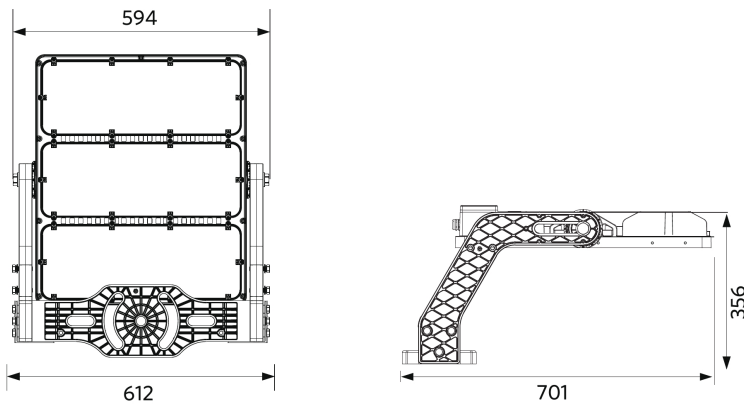

Technical Specifications	
Lifetime (L70)	100,000 h
Lifetime (L80)	100,000 h
On-/Off-cycles	100,000
Colour consistency (SDCM)	6
Dimmability	DALI2
Finishing	Black
Colour rendering index (CRI)	> 70
Degree of protection (IP)	IP66
Impact strength	IK08
Protection class	I
Risk group (EN 62471)	RG1
With control gear	No
Glow wire test	850°C
Power factor	≥ 0.9
Surge protection	20 kV

Electrical Supply	
Frequency	50/60 Hz
Nominal voltage	220-240 V
DC input voltage	See catalogue appendix Connection Specifications

Mechanical Properties	
Housing material	Aluminum
Optical material	Polycarbonate
Cover material	Polycarbonate
Coastal proof	Yes

Ambient Conditions	
Operating temperature	-30-+45°C
Application temperature	+25°C
Storage environment	-30-+50°C

Dimensional Drawing (mm)

LEDfloodOly-P Re700
1000W & 1200W