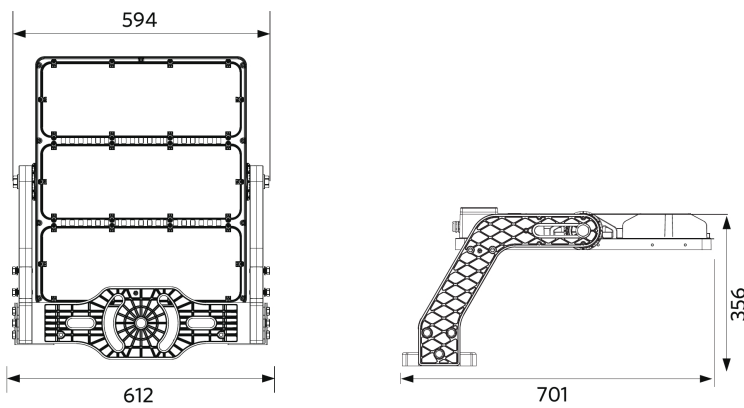

Technical Specifications

Lifetime (L70)	100,000 h
Lifetime (L80)	100,000 h
On-/Off-cycles	100,000
Colour consistency (SDCM)	6
Dimmability	DALI2
Finishing	Black
Colour rendering index (CRI)	> 70
Degree of protection (IP)	IP66
Impact strength	IK08
Protection class	I
Risk group (EN 62471)	RG1
With control gear	No
Glow wire test	850°C
Power factor	≥ 0.9
Surge protection	20 kV

Electrical Supply

Frequency	50/60 Hz
Nominal voltage	220-240 V
DC input voltage	See catalogue appendix Connection Specifications

Mechanical Properties

Housing material	Aluminum
Optical material	Polycarbonate
Cover material	Polycarbonate
Coastal proof	Yes

Ambient Conditions

Operating temperature	-30-+45°C
Application temperature	+25°C
Storage environment	-30-+50°C

Dimensional Drawing (mm)

LEDfloodOly-P Re700
1000W & 1200W