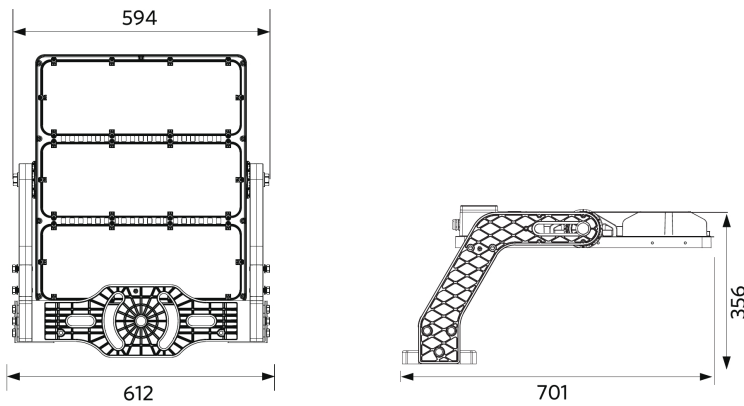

5 YEARS WARRANTY

Technical Specifications	
Lifetime (L70)	100,000 h
Lifetime (L80)	100,000 h
On-/Off-cycles	100,000
Colour consistency (SDCM)	6
Dimmability	DALI2
Finishing	Black
Colour rendering index (CRI)	> 70
Degree of protection (IP)	IP66
Impact strength	IK08
Protection class	I
Risk group (EN 62471)	RG1
With control gear	No
Glow wire test	850°C
Power factor	≥ 0.9
Surge protection	20 kV

Electrical Supply	
Frequency	50/60 Hz
Nominal voltage	220-240 V
DC input voltage	See catalogue appendix Connection Specifications

Mechanical Properties	
Housing material	Aluminum
Optical material	Polycarbonate
Cover material	Polycarbonate
Coastal proof	Yes

Ambient Conditions	
Operating temperature	-30-+45°C
Application temperature	+25°C
Storage environment	-30-+50°C

Dimensional Drawing (mm)

LEDfloodOly-P Re700
1000W & 1200W