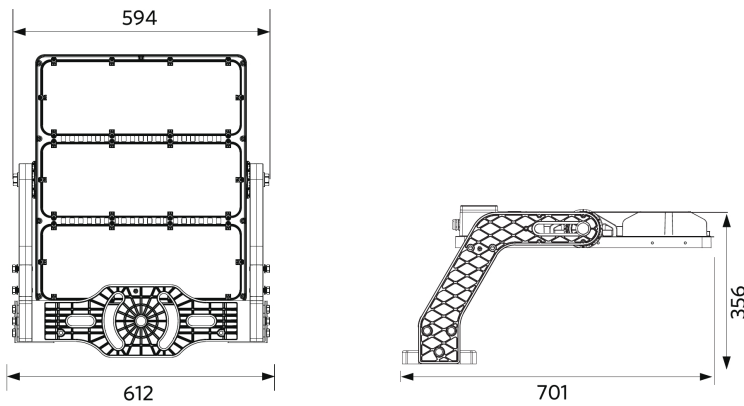

Technical Specifications

Lifetime (L70)	100,000 h
Lifetime (L80)	100,000 h
On-/Off-cycles	100,000
Colour consistency (SDCM)	6
Dimmability	DALI2
Finishing	Black
Colour rendering index (CRI)	> 70
Degree of protection (IP)	IP66
Impact strength	IK08
Protection class	I
Risk group (EN 62471)	RG1
With control gear	No
Glow wire test	850°C
Power factor	≥ 0.9
Surge protection	20 kV

Electrical Supply

Frequency	50/60 Hz
Nominal voltage	220-240 V
DC input voltage	See catalogue appendix Connection Specifications

Mechanical Properties

Housing material	Aluminum
Optical material	Polycarbonate
Cover material	Polycarbonate
Coastal proof	Yes

Ambient Conditions

Operating temperature	-30-+45°C
Application temperature	+25°C
Storage environment	-30-+50°C

Dimensional Drawing (mm)

LEDfloodOly-P Re700
1000W & 1200W