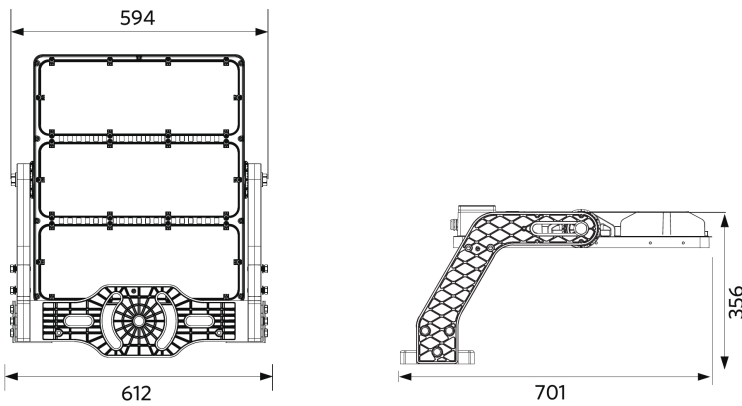

Technical Specifications	
Lifetime (L70)	100,000 h
Lifetime (L80)	100,000 h
On-/Off-cycles	100,000
Colour consistency (SDCM)	6
Dimmability	DALI2
Finishing	Black
Colour rendering index (CRI)	> 70
Degree of protection (IP)	IP66
Impact strength	IK08
Protection class	I
Risk group (EN 62471)	RG1
With control gear	No
Glow wire test	850°C
Power factor	≥ 0.9
Surge protection	20 kV

Electrical Supply	
Frequency	50/60 Hz
Nominal voltage	220-240 V
DC input voltage	See catalogue appendix Connection Specifications

Mechanical Properties	
Housing material	Aluminum
Optical material	Polycarbonate
Cover material	Polycarbonate
Coastal proof	Yes

Ambient Conditions	
Operating temperature	-30-+45°C
Application temperature	+25°C
Storage environment	-30-+50°C

Dimensional Drawing (mm)

LEDfloodOly-P Re700
1000W & 1200W