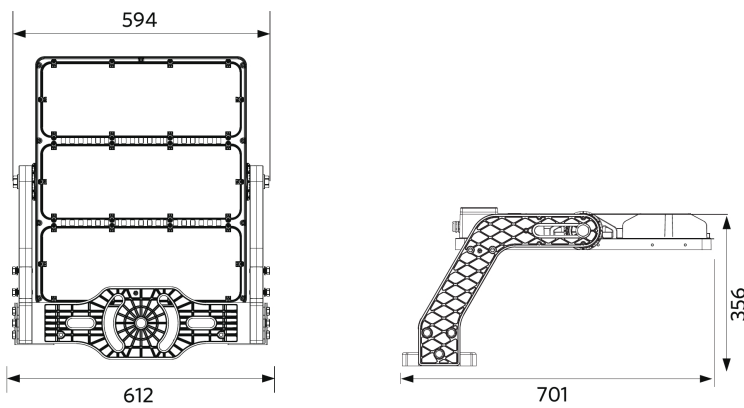

5 YEARS WARRANTY

Technical Specifications

Lifetime (L70)	100,000 h
Lifetime (L80)	100,000 h
On-/Off-cycles	100,000
Colour consistency (SDCM)	6
Dimmability	DALI2
Finishing	Black
Colour rendering index (CRI)	> 70
Degree of protection (IP)	IP66
Impact strength	IK08
Protection class	I
Risk group (EN 62471)	RG1
With control gear	No
Glow wire test	850°C
Power factor	≥ 0.9
Surge protection	20 kV

Electrical Supply

Frequency	50/60 Hz
Nominal voltage	220-240 V
DC input voltage	See catalogue appendix Connection Specifications

Mechanical Properties

Housing material	Aluminum
Optical material	Polycarbonate
Cover material	Polycarbonate
Coastal proof	Yes

Ambient Conditions

Operating temperature	-30-+45°C
Application temperature	+25°C
Storage environment	-30-+50°C

Dimensional Drawing (mm)

LEDfloodOly-P Re700
1000W & 1200W