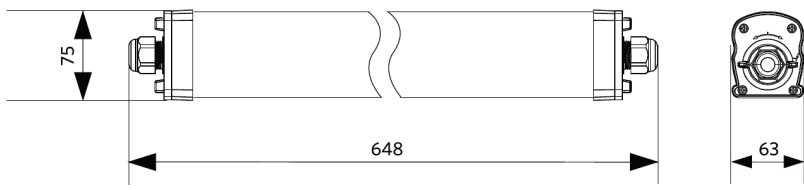

Dimensional Drawing (mm)

LEDWaterproof-P4 L648