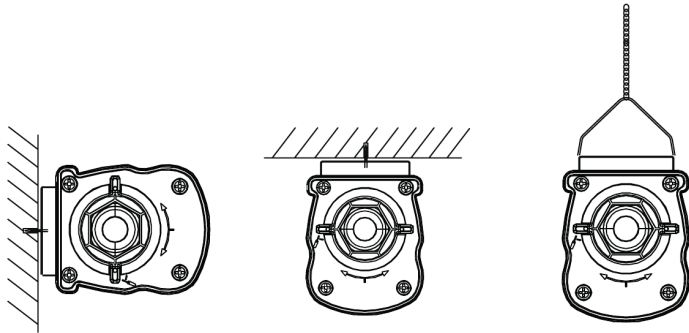

Packaging Information

Item			Box			
Item Code	Item Description	EU HS Code	Dimensions (mm) (LxWxH)	Gross Weight (kg)	EAN	pc/box
711000007500	LEDWaterproof-P4 L648-12W-840	94051190	657x70x80	0.84	6931783015087	1

Technical Specifications	
Lifetime (L70)	100,000 h
Lifetime (L80)	80,000 h
On-/Off-cycles	100,000
Colour consistency (SDCM)	4
Dimmability	On-Off
Beam angle	120°
Finishing	Grey RAL 7035
Colour rendering index (CRI)	> 80
Degree of protection (IP)	IP66
Impact strength	IK08
Protection class	II
Risk group (EN 62471)	RG0
With control gear	Yes
Glow wire test	850°C
Power factor	≥ 0.9
Input wire diameter	1mm ² - 2.5mm ²

Ambient Conditions	
Operating temperature	-30~+45°C
Application temperature	+25°C
Storage environment	-30~+50°C

5 YEARS WARRANTY

Dimensional Drawing (mm)

LEDWaterproof-P4 L648

Installation Possibilities

Photometric Data