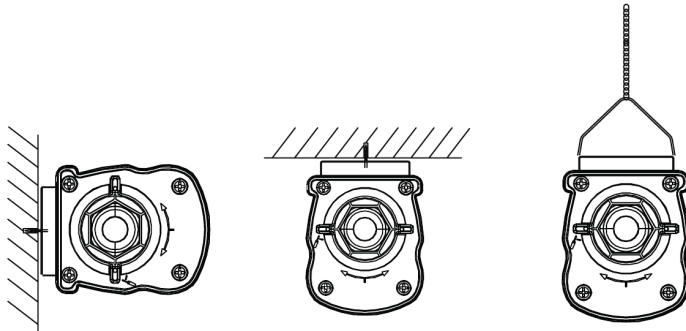

Packaging Information

Item			Box			
Item Code	Item Description	EU HS Code	Dimensions (mm) (LxWxH)	Gross Weight (kg)	EAN	pc/box
711000007600	LEDWaterproof-P4 L648-24W-840	94051190	657x70x80	0.84	6931783015070	1

Technical Specifications	
Lifetime (L70)	100,000 h
Lifetime (L80)	80,000 h
On-/Off-cycles	100,000
Colour consistency (SDCM)	4
Dimmability	On-Off
Beam angle	120°
Finishing	Grey RAL 7035
Colour rendering index (CRI)	> 80
Degree of protection (IP)	IP66
Impact strength	IK08
Protection class	II
Risk group (EN 62471)	RG0
With control gear	Yes
Glow wire test	850°C
Power factor	≥ 0.9
Input wire diameter	1mm ² - 2.5mm ²

Ambient Conditions	
Operating temperature	-30~+45°C
Application temperature	+25°C
Storage environment	-30~+50°C

Dimensional Drawing (mm)

LEDWaterproof-P4 L648

Installation Possibilities

Photometric Data