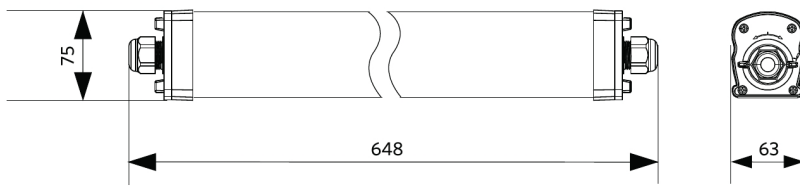

Dimensional Drawing (mm)

LEDWaterproof-P4 L648