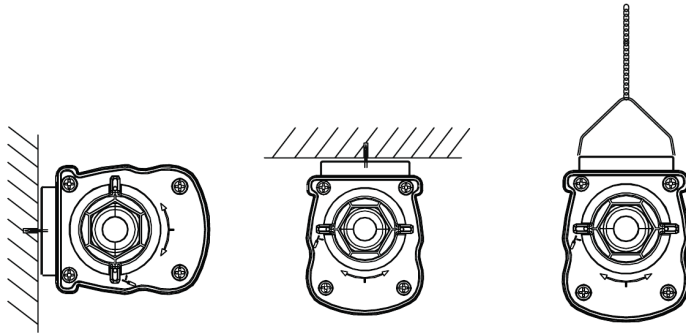

Packaging Information

Item			Box			
Item Code	Item Description	EU HS Code	Dimensions (mm) (LxWxH)	Gross Weight (kg)	EAN	pc/box
711000007800	LEDWaterproof-P4 L1208-38W-840	94051190	1222x70x80	1.26	6931783015056	1

Technical Specifications

Lifetime (L70)	100,000 h
Lifetime (L80)	80,000 h
On-/Off-cycles	100,000
Colour consistency (SDCM)	4
Dimmability	On-Off
Beam angle	120°
Finishing	Grey RAL 7035
Colour rendering index (CRI)	> 80
Degree of protection (IP)	IP66
Impact strength	IK08
Protection class	II
Risk group (EN 62471)	RG0
With control gear	Yes
Glow wire test	850°C
Power factor	≥ 0.9
Input wire diameter	1mm ² - 2.5mm ²

Ambient Conditions

Operating temperature	-30~+45°C
Application temperature	+25°C
Storage environment	-30~+50°C

Dimensional Drawing (mm)

LEDWaterproof-P4 L1208

Installation Possibilities

Photometric Data