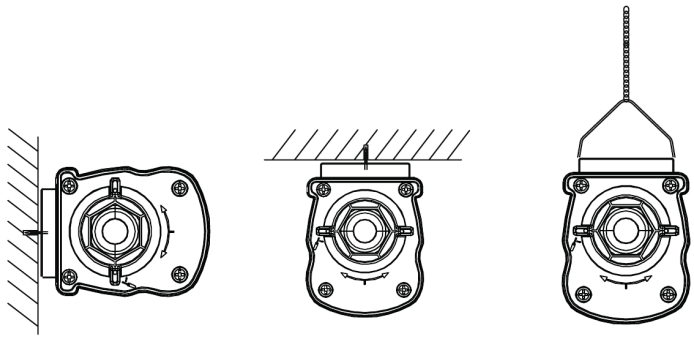

Installation Possibilities