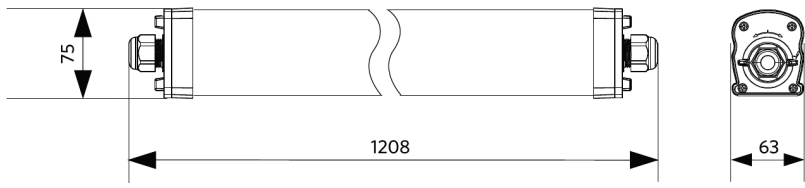

## Specifications

Item Code	Item Description	Equivalent to (W)	Power (W)	Lumen	Efficacy (lm/W)	CCT (K)	Internal wiring (mm <sup>2</sup> )	Max. input cable diameter (mm)	Weight (kg/pc)
<b>On-Off</b>									
711000007900	LEDWaterproof-P4 L1208-38W-865	TL 2x36W	38	5700	150	6500	3x2.5	7-11	1.08

## Packaging Information

Item			Box			
Item Code	Item Description	EU HS Code	Dimensions (mm) (LxWxH)	Gross Weight (kg)	EAN	pc/box
711000007900	LEDWaterproof-P4 L1208-38W-865	94051190	1222x70x80	1.26	6931783015049	1

### Mechanical Properties

Material housing	Polycarbonate
UV resistant	Yes
Optical material	Polycarbonate
Mounting clips	Stainless steel

## Dimensional Drawing (mm)

LEDWaterproof-P4 L1208