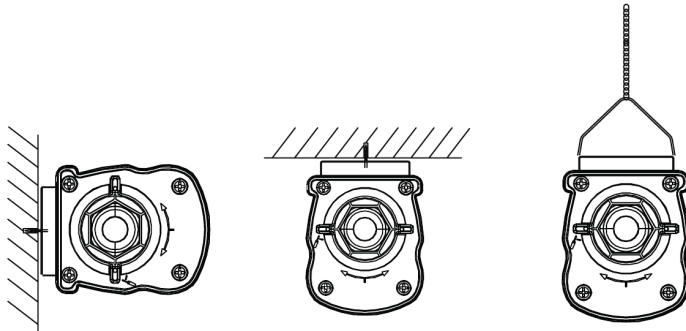

Installation Possibilities