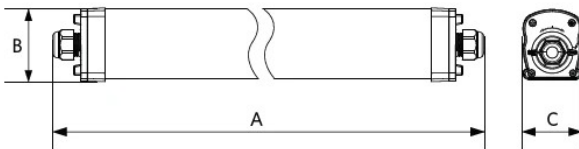

Technical Specifications	
Lifetime (L70)	100,000 h
Lifetime (L80)	80,000 h
Lifetime (L90)	50,000 h
On-/Off-cycles	100,000
Colour consistency (SDCM)	4
Dimmability	On-Off
Beam angle	120 °
Finishing	Grey RAL 7035
RAL-Number	7035
Colour rendering index (CRI)	> 80
Efficacy (lm/W)	150 lm/W
Ingress Protection (IP)	IP66
Impact strength (IK)	IK08
Protection class	II
Risk group (EN 62471)	RG0
With control gear	True
Glow wire test	850 °C
Driver failure rate (at 5,000 hrs)	≤ 1 %
Power factor	≥ 0.9
Input wire Ø (mm)	1mm² - 2.5mm²

Electrical Supply	
Frequency	50 - 60 Hz
Nominal voltage	220 - 240 V
DC input voltage	See catalogue appendix Connection Specifications

Mechanical Properties	
Housing material	Polycarbonate
Optical material	Polycarbonate
Mounting clips	Stainless steel

Ambient Conditions	
Operating temperature	0 - 40 °C
Application temperature	25 °C
Storage environment	-30 - 50 °C

Dimensional Drawing (mm)