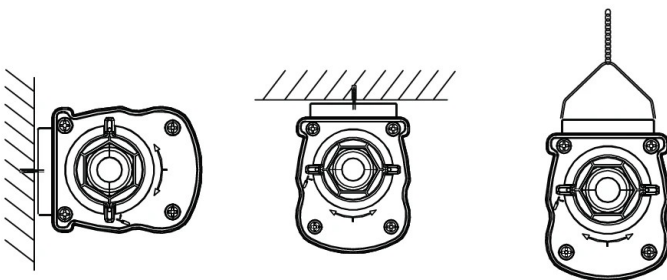

Ambient Conditions	
Operating temperature	0 - 40 °C
Application temperature	25 °C
Storage environment	-30 - 50 °C

Dimensional Drawing (mm)

Type	A	B	C
L648	648	75	63
L1208	1208	75	63
L1489	1489	75	63

Installation Possibilities