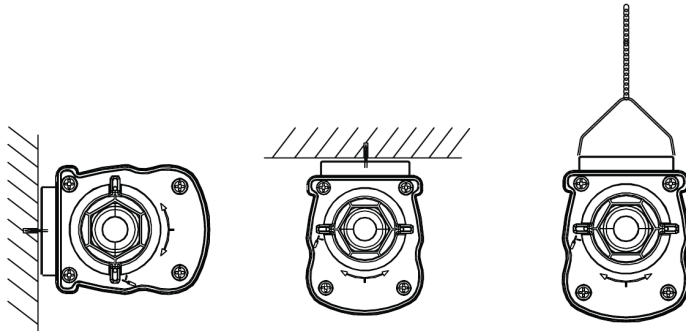

Packaging Information

Item			Box			
Item Code	Item Description	EU HS Code	Dimensions (mm) (LxWxH)	Gross Weight (kg)	EAN	pc/box
711000008800	LEDWaterproof-P4 L1208-24W-840-EM1	94051190	1222x70x80	2.16	6931783014950	1

Technical Specifications	
Lifetime (L70)	100,000 h
Lifetime (L80)	80,000 h
On-/Off-cycles	100,000
Colour consistency (SDCM)	4
Dimmability	On-Off
Beam angle	120°
Finishing	Grey RAL 7035
Colour rendering index (CRI)	> 80
Degree of protection (IP)	IP66
Impact strength	IK08
Protection class	II
Risk group (EN 62471)	RG0
With control gear	Yes
Glow wire test	850°C
Power factor	≥ 0.9
Input wire diameter	1mm ² - 2.5mm ²

Ambient Conditions	
Operating temperature	-30~+45°C
Application temperature	+25°C
Storage environment	-30~+50°C

Dimensional Drawing (mm)

LEDWaterproof-P4 L1208

Installation Possibilities

Photometric Data