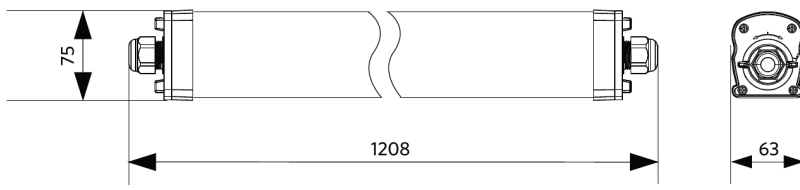

Dimensional Drawing (mm)

LEDWaterproof-P4 L1208