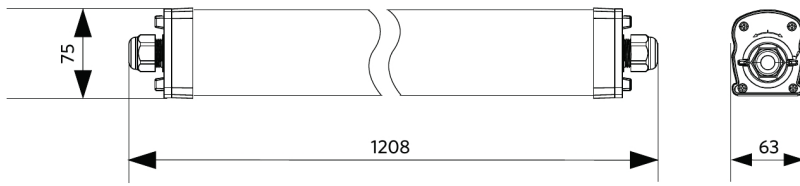

Dimensional Drawing (mm)

LEDWaterproof-P4 L1208