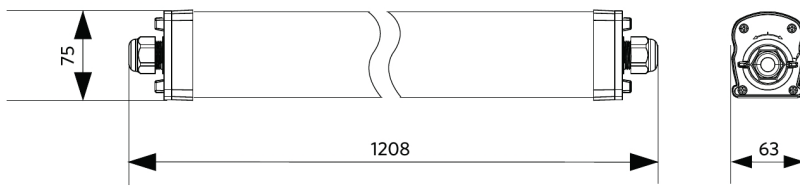

Dimensional Drawing (mm)

LEDWaterproof-P4 L1208