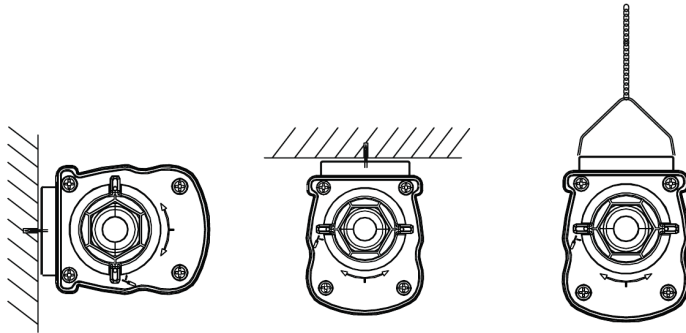

Packaging Information

Item			Box			
Item Code	Item Description	EU HS Code	Dimensions (mm) (LxWxH)	Gross Weight (kg)	EAN	pc/box
711000009200	LEDWaterproof-P4 L1208-38W-865-EM1	94051190	1222x70x80	2.16	6931783014912	1

Technical Specifications	
Lifetime (L70)	100,000 h
Lifetime (L80)	80,000 h
On-/Off-cycles	100,000
Colour consistency (SDCM)	4
Dimmability	On-Off
Beam angle	120°
Finishing	Grey RAL 7035
Colour rendering index (CRI)	> 80
Degree of protection (IP)	IP66
Impact strength	IK08
Protection class	II
Risk group (EN 62471)	RG0
With control gear	Yes
Glow wire test	850°C
Power factor	≥ 0.9
Input wire diameter	1mm ² - 2.5mm ²

Ambient Conditions	
Operating temperature	-30~+45°C
Application temperature	+25°C
Storage environment	-30~+50°C

Dimensional Drawing (mm)

LEDWaterproof-P4 L1208

Installation Possibilities

Photometric Data