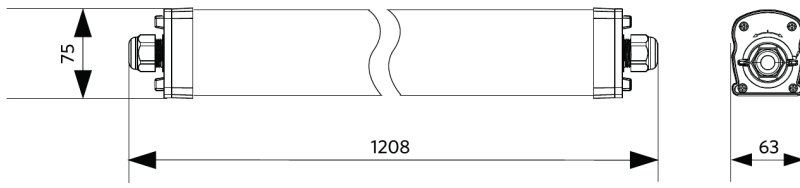

Dimensional Drawing (mm)

LEDWaterproof-P4 L1208