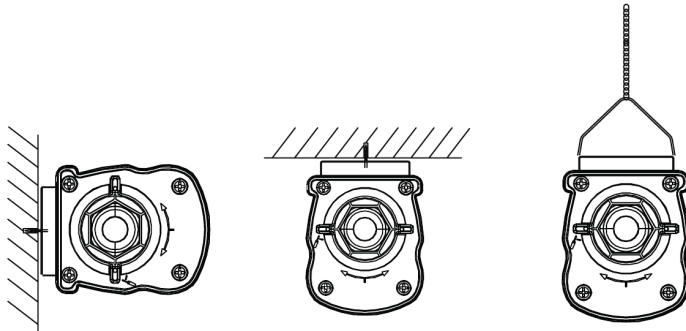

Packaging Information

Item			Box			
Item Code	Item Description	EU HS Code	Dimensions (mm) (LxWxH)	Gross Weight (kg)	EAN	pc/box
711000009300	LEDWaterproof-P4 L1208-38W-865-EM3	94051190	1222x70x80	2.26	6931783014905	1

Technical Specifications	
Lifetime (L70)	100,000 h
Lifetime (L80)	80,000 h
On-/Off-cycles	100,000
Colour consistency (SDCM)	4
Dimmability	On-Off
Beam angle	120°
Finishing	Grey RAL 7035
Colour rendering index (CRI)	> 80
Degree of protection (IP)	IP66
Impact strength	IK08
Protection class	II
Risk group (EN 62471)	RG0
With control gear	Yes
Glow wire test	850°C
Power factor	≥ 0.9
Input wire diameter	1mm ² - 2.5mm ²

Ambient Conditions	
Operating temperature	-30~+45°C
Application temperature	+25°C
Storage environment	-30~+50°C

Dimensional Drawing (mm)

LEDWaterproof-P4 L1208

Installation Possibilities

Photometric Data