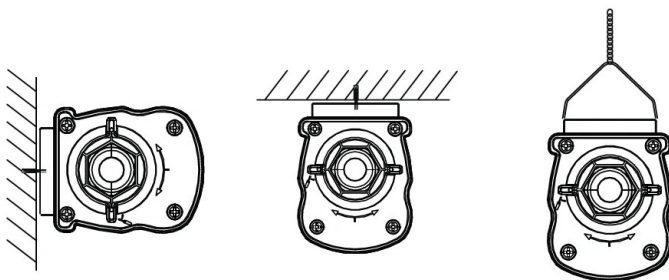

Ambient Conditions	
Operating temperature	0 - 40 °C
Application temperature	25 °C
Storage environment	-30 - 50 °C

Dimensional Drawing (mm)

Type	A	B	C
L648	648	75	63
L1208	1208	75	63
L1489	1489	75	63

Installation Possibilities