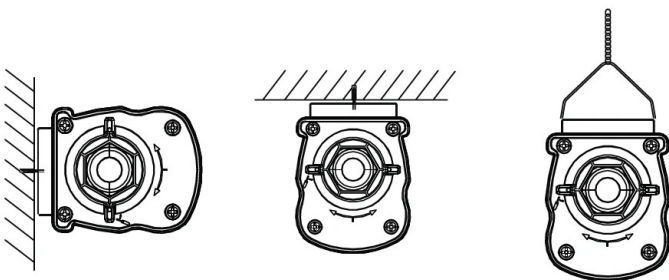

Packaging information

Item			Box			
Item Code	Item Description	EU HS Code	Dimensions (mm) (LxWxH)	Gross Weight (kg/pc)	EAN	pc/box
711000009500	LEDWaterproof-P4 L1489-31W-840-EM3	94051190	1497x70x80	2.50	6931783014882	1

Ambient Conditions	
Operating temperature	0 - 40 °C
Application temperature	25 °C
Storage environment	-30 - 50 °C

Dimensional Drawing (mm)

Type	A	B	C
L648	648	75	63
L1208	1208	75	63
L1489	1489	75	63

Installation Possibilities