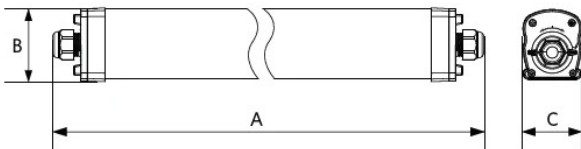

Technical Specifications	
Lifetime (L70)	100,000 h
Lifetime (L80)	80,000 h
Lifetime (L90)	50,000 h
On-/Off-cycles	100,000
Colour consistency (SDCM)	4
Dimmability	On-Off
Beam angle	120 °
Finishing	Grey RAL 7035
RAL-Number	7035
Colour rendering index (CRI)	> 80
Efficacy (lm/W)	150 lm/W
Ingress Protection (IP)	IP66
Impact strength (IK)	IK08
Protection class	II
Risk group (EN 62471)	RG0
With control gear	True
Glow wire test	850 °C
Driver failure rate (at 5,000 hrs)	≤ 1 %
Power factor	≥ 0.9
Input wire Ø (mm)	1mm² - 2.5mm²

Electrical Supply	
Frequency	50 - 60 Hz
Nominal voltage	220 - 240 V
DC input voltage	See catalogue appendix Connection Specifications

Mechanical Properties	
Housing material	Polycarbonate
Optical material	Polycarbonate
Mounting clips	Stainless steel

Ambient Conditions	
Operating temperature	0 - 40 °C
Application temperature	25 °C
Storage environment	-30 - 50 °C

Dimensional Drawing (mm)