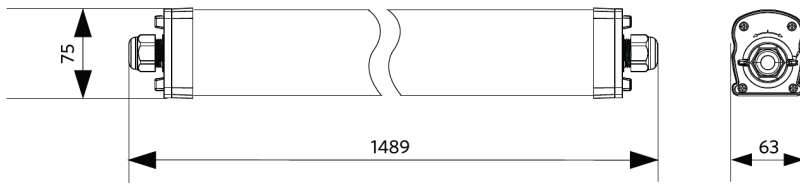

Dimensional Drawing (mm)

LEDWaterproof-P4 L1489