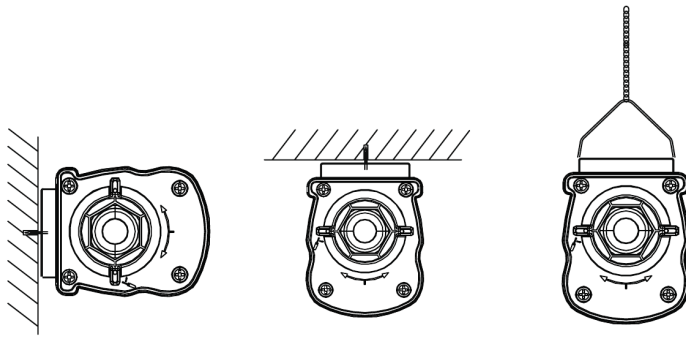

Packaging Information

Item		Box				
Item Code	Item Description	EU HS Code	Dimensions (mm) (LxWxH)	Gross Weight (kg)	EAN	pc/box
711000009600	LEDWaterproof-P4 L1489-47W-840-EM1	94051190	1497x70x80	2.40	6931783014875	1

Technical Specifications

Lifetime (L70)	100,000 h
Lifetime (L80)	80,000 h
On-/Off-cycles	100,000
Colour consistency (SDCM)	4
Dimmability	On-Off
Beam angle	120°
Finishing	Grey RAL 7035
Colour rendering index (CRI)	> 80
Degree of protection (IP)	IP66
Impact strength	IK08
Protection class	II
Risk group (EN 62471)	RG0
With control gear	Yes
Glow wire test	850°C
Power factor	≥ 0.9
Input wire diameter	1mm ² - 2.5mm ²

Ambient Conditions

Operating temperature	-30~+45°C
Application temperature	+25°C
Storage environment	-30~+50°C

5 YEARS WARRANTY

Dimensional Drawing (mm)

LEDWaterproof-P4 L1489

Installation Possibilities

Photometric Data