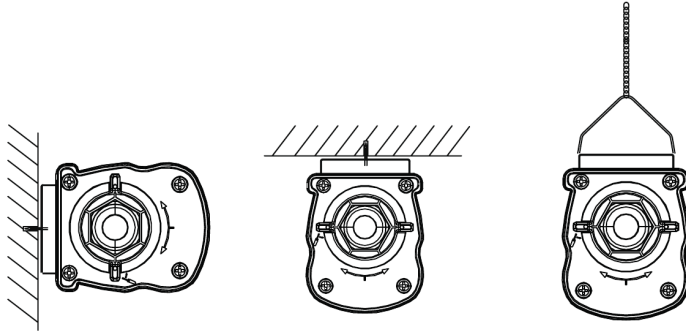

Specifications

Item Code	Item Description	Equivalent to (W)	Power (W)	Lumen	Efficacy (lm/W)	CCT (K)	Internal wiring (mm ²)	Max. input cable diameter (mm)	Weight (kg/pc)
711000010000	LEDWaterproof-P4 L1489-54W-865-EM1	TL 2x58W	54	8100	150	6500	4x2.5	7-11	2.11

Packaging Information

Item			Box			
Item Code	Item Description	EU HS Code	Dimensions (mm) (LxWxH)	Gross Weight (kg)	EAN	pc/box
711000010000	LEDWaterproof-P4 L1489-54W-865-EM1	94051190	1497x70x80	2.40	6931783014837	1

Technical Specifications	
Lifetime (L70)	100,000 h
Lifetime (L80)	80,000 h
On-/Off-cycles	100,000
Colour consistency (SDCM)	4
Dimmability	On-Off
Beam angle	120°
Finishing	Grey RAL 7035
Colour rendering index (CRI)	> 80
Degree of protection (IP)	IP66
Impact strength	IK08
Protection class	II
Risk group (EN 62471)	RG0
With control gear	Yes
Glow wire test	850°C
Power factor	≥ 0.9
Input wire diameter	1mm ² - 2.5mm ²

Ambient Conditions	
Operating temperature	-30~+45°C
Application temperature	+25°C
Storage environment	-30~+50°C

Dimensional Drawing (mm)

LEDWaterproof-P4 L1489

Installation Possibilities

Photometric Data