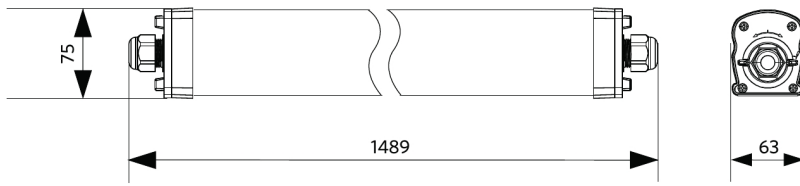

Dimensional Drawing (mm)

LEDWaterproof-P4 L1489