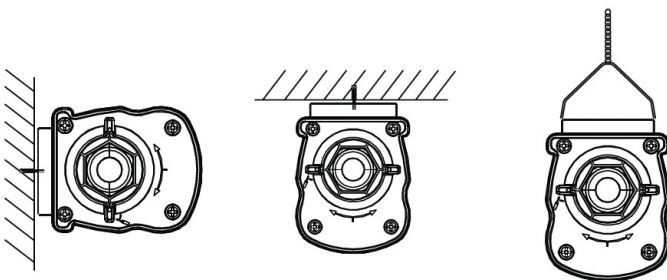

Packaging information

Item			Box			
Item Code	Item Description	EU HS Code	Dimensions (mm) (LxWxH)	Gross Weight (kg/pc)	EAN	pc/box
711000010100	LEDWaterproof-P4 L1489-54W-865-EM3	94051190	1497x70x80	2.50	6931783014820	1

Ambient Conditions	
Operating temperature	0 - 40 °C
Application temperature	25 °C
Storage environment	-30 - 50 °C

Dimensional Drawing (mm)

Type	A	B	C
L648	648	75	63
L1208	1208	75	63
L1489	1489	75	63

Installation Possibilities