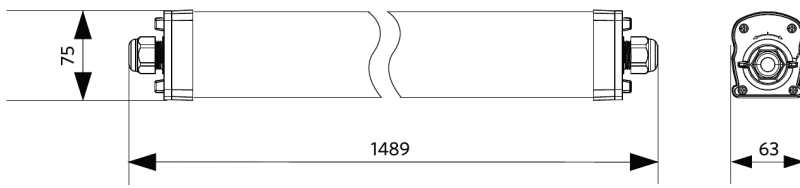

Dimensional Drawing (mm)

LEDWaterproof-P4 L1489