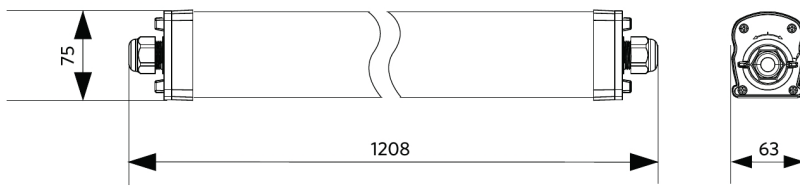

## Dimensional Drawing (mm)

LEDWaterproof-P4 L1208