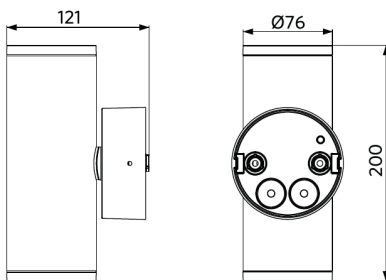

Technical Specifications	
Lifetime (L70)	50,000 h
Lifetime (L80)	30,000 h
On-/Off-cycles	100,000
Colour consistency (SDCM)	4
Dimmability	On-Off
Finishing	White
Colour rendering index (CRI)	> 80
Degree of protection (IP)	IP65
Impact strength	IK06
Protection class	I
Risk group (EN 62471)	RG1
With control gear	Yes
Glow wire test	650°C
Power factor	≥ 0.9

Electrical Supply	
Frequency	50/60 Hz
Nominal voltage	220-240 V
DC input voltage	See catalogue appendix Connection Specifications

Mechanical Properties	
Housing material	Aluminum
Optical material	Polycarbonate
Coastal proof	n/a

Ambient Conditions	
Operating temperature	-30~+45°C
Application temperature	+25°C
Storage environment	-30~+60°C

OPPLE Lighting
715000004000

A	▶	
B	▶	
C	▶	
D	▶	
E	▶	
F	▶	◀
G	▶	

20
kWh/1000h

2019/2015

Dimensional Drawing (mm)

LEDWallSpot-E Rd76