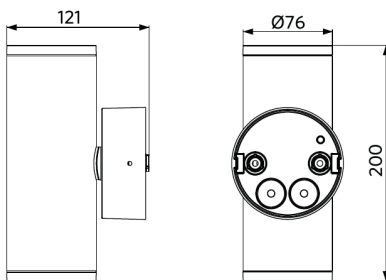

Technical Specifications	
Lifetime (L70)	50,000 h
Lifetime (L80)	30,000 h
On-/Off-cycles	100,000
Colour consistency (SDCM)	4
Dimmability	On-Off
Finishing	White
Colour rendering index (CRI)	> 80
Degree of protection (IP)	IP65
Impact strength	IK06
Protection class	I
Risk group (EN 62471)	RG1
With control gear	Yes
Glow wire test	650°C
Power factor	≥ 0.9

Electrical Supply	
Frequency	50/60 Hz
Nominal voltage	220-240 V
DC input voltage	See catalogue appendix Connection Specifications

Mechanical Properties	
Housing material	Aluminum
Optical material	Polycarbonate
Coastal proof	n/a

Ambient Conditions	
Operating temperature	-30~+45°C
Application temperature	+25°C
Storage environment	-30~+60°C

OPPLE Lighting
715000004100

A	
B	
C	
D	
E	
F	◀ F
G	

20
kWh/1000h

2019/2015

Dimensional Drawing (mm)

LEDWallSpot-E Rd76