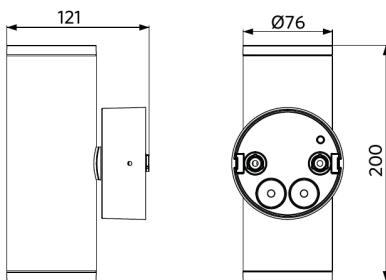

Technical Specifications	
Lifetime (L70)	50,000 h
Lifetime (L80)	30,000 h
On-/Off-cycles	100,000
Colour consistency (SDCM)	4
Dimmability	On-Off
Finishing	Black
Colour rendering index (CRI)	> 80
Degree of protection (IP)	IP65
Impact strength	IK06
Protection class	I
Risk group (EN 62471)	RG1
With control gear	Yes
Glow wire test	650°C
Power factor	≥ 0.9

Electrical Supply	
Frequency	50/60 Hz
Nominal voltage	220-240 V
DC input voltage	See catalogue appendix Connection Specifications

Mechanical Properties	
Housing material	Aluminum
Optical material	Polycarbonate
Coastal proof	n/a

Ambient Conditions	
Operating temperature	-30~+45°C
Application temperature	+25°C
Storage environment	-30~+60°C

OPPLE Lighting
715000004300

A	▶	
B	▶	
C	▶	
D	▶	
E	▶	
F	▶	◀ F
G	▶	

20
kWh/1000h

2019/2015

Dimensional Drawing (mm)

LEDWallSpot-E Rd76